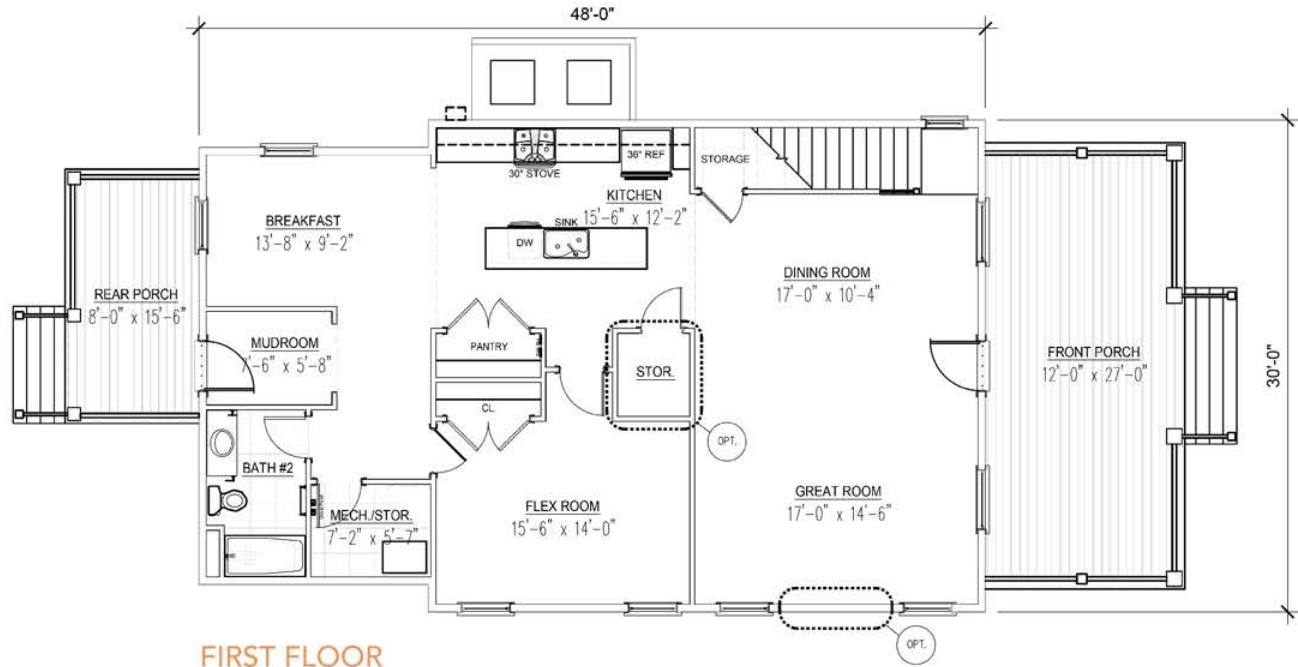

LIVING DUNES

A GRANDE DUNES COMMUNITY

BLUFFTON PALMETTO COLLECTION

TOTAL HEATED SQFT: 2,712

- 1ST FLOOR: 1,393

- 2ND FLOOR: 1,319

TOTAL UNHEATED SQFT: 459

TOTAL SQFT: 3,171