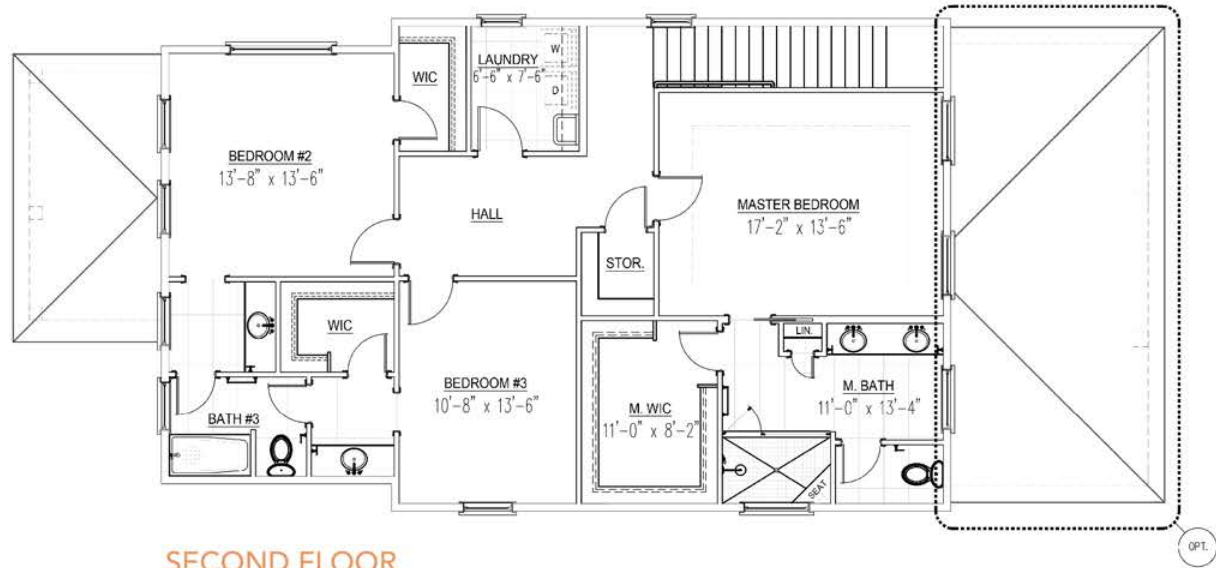

SECOND FLOOR

FOR SALES INFORMATION CONTACT CRG COMPANIES: 843-651-8460 | INFO@CRGHOMES.COM

Floor plans and elevations are artist's renderings and may contain options which are not standard on all models. Living Dunes reserves the right to make changes to these floor plans, specifications, dimensions, and elevations without prior notice. Stated dimensions and square footage are approximate and should not be used as representation of the home's precise or actual size. [PLN5.0:V5]